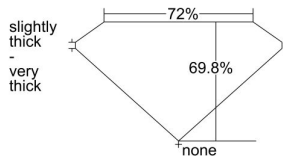

GIA®

FACSIMILE

GIA REPORT 5366181161

Verify this report at GIA.edu

GIA NATURAL DIAMOND DOSSIER®

October 03, 2020
GIA Report Number 5366181161
Shape and Cutting Style ..... Square Modified Brilliant
Measurements ..... 4.49 x 4.42 x 3.08 mm

GRADING RESULTS

Carat Weight ..... 0.55 carat
Color Grade ..... E
Clarity Grade VS2

ADDITIONAL GRADING INFORMATION

Polish ..... Very Good
Symmetry ..... Very Good
Fluorescence ..... None
Clarity Characteristics ..... Crystal, Cloud, Feather
Inscription(s): GIA 5366181161

PROPORTIONS

Profile not to actual proportions

GRADING SCALES

GIA COLOR SCALE		GIA CLARITY SCALE		
COLORLESS	D	VERY VERY SLIGHTLY INCLUDED	FLAWLESS	
	E		INTERNALLY FLAWLESS	
	F		VVS₁	
	NEAR COLORLESS	G	VERY SLIGHTLY INCLUDED	VVS₂
		H		VS₁
		I	SLIGHTLY INCLUDED	VS₂
		J		SI₁
		K		SI₂
	FAINT	L	INCLUDED	I₁
		M		I₂
N		I₃		
VERT LIGHT		O	NOT LISTED	
		P		
		Q		
		R		
	S			
	T			
LIGHT	U			
	V			
	W			
	X			
Y				
Z