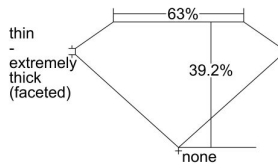

GIA®

FACSIMILE

GIA REPORT 6352557088

Verify this report at GIA.edu

GIA NATURAL DIAMOND DOSSIER®

July 09, 2020
GIA Report Number 6352557088
Shape and Cutting Style ..... Pear Modified Brilliant
Measurements ..... 8.02 x 5.00 x 1.96 mm

GRADING RESULTS

Carat Weight ..... 0.50 carat
Color Grade ..... G
Clarity Grade I1

ADDITIONAL GRADING INFORMATION

Polish ..... Very Good
Symmetry ..... Good
Fluorescence ..... Strong Blue
Clarity Characteristics ..... Feather
Inscription(s): GIA 6352557088

PROPORTIONS

Profile not to actual proportions

GRADING SCALES

GIA COLOR SCALE		GIA CLARITY SCALE	
COLORLESS	D	VERY VERY SLIGHTLY INCLUDED	FLAWLESS
	E		INTERNALLY FLAWLESS
	F		VVS₁
	G		VVS₂
	H		VS₁
	I		VS₂
	J		SI₁
	K		SI₂
	L		I₁
	M		I₂
NEAR COLORLESS	N	SLIGHTLY INCLUDED	I₃
	O		
	P		
	Q		
FAINT	R		
	S		
	T		
	U		
VERT LIGHT	V		
	W		
	X		
	Y		
LIGHT	Z