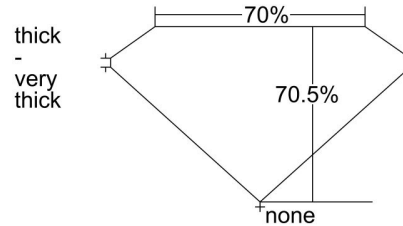

**GIA NATURAL DIAMOND GRADING REPORT**

July 31, 2020  
 GIA Report Number ..... 6214080976  
 Shape and Cutting Style ..... Cut-Cornered Rectangular  
 Modified Brilliant  
 Measurements ..... 7.46 x 5.94 x 4.19 mm

**GRADING RESULTS**

Carat Weight ..... 1.51 carat  
 Color Grade ..... H  
 Clarity Grade ..... VVS2

**ADDITIONAL GRADING INFORMATION**

Polish ..... Excellent  
 Symmetry ..... Excellent  
 Fluorescence ..... Faint  
 Inscription(s): GIA 6214080976

**PROPORTIONS**

Profile not to actual proportions

**CLARITY CHARACTERISTICS**

**KEY TO SYMBOLS\***
 Indented Natural

**GRADING SCALES**

GIA COLOR SCALE		GIA CLARITY SCALE	
COLOURLESS	D	VERY VERY SLIGHTLY INCLUDED	FLAWLESS
	E		INTERNALLY FLAWLESS
	F		VVS <sub>1</sub>
NEAR COLOURLESS	G	VERY SLIGHTLY INCLUDED	VVS <sub>2</sub>
	H		VS <sub>1</sub>
	I		VS <sub>2</sub>
FANT	J	SLIGHTLY INCLUDED	SI <sub>1</sub>
	K		SI <sub>2</sub>
	L		I <sub>1</sub>
VERY LIGHT	M	INCLUDED	I <sub>2</sub>
	N		I <sub>3</sub>
	O		
LIGHT	P		
	Q		
	R		
	S		
	T		
	U		
	V		
W			
X			
Y			
Z			