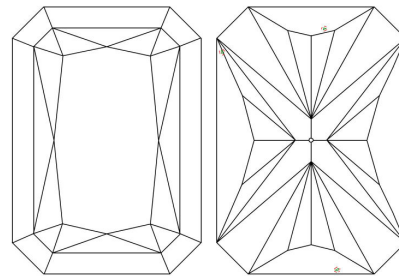

**GIA NATURAL DIAMOND GRADING REPORT**

July 31, 2020  
 GIA Report Number ..... 6214080976  
 Shape and Cutting Style ..... Cut-Cornered Rectangular  
 Modified Brilliant  
 Measurements ..... 7.46 x 5.94 x 4.19 mm

**GRADING RESULTS**

Carat Weight ..... 1.51 carat  
 Color Grade ..... H  
 Clarity Grade ..... VVS2

**ADDITIONAL GRADING INFORMATION**

Polish ..... Excellent  
 Symmetry ..... Excellent  
 Fluorescence ..... Faint  
 Inscription(s): GIA 6214080976

**PROPORTIONS**

Profile not to actual proportions

**CLARITY CHARACTERISTICS**

**KEY TO SYMBOLS\***
 Indented Natural

**GRADING SCALES**

GIA COLOR SCALE		GIA CLARITY SCALE	
COLOURLESS	D	VERY VERY SLIGHTLY INCLUDED	FLAWLESS
	E		INTERNALLY FLAWLESS
	F		VVS <sub>1</sub>
NEAR COLOURLESS	G	VERY SLIGHTLY INCLUDED	VVS <sub>2</sub>
	H		VS <sub>1</sub>
	I		VS <sub>2</sub>
FANT	J	SLIGHTLY INCLUDED	SI <sub>1</sub>
	K		SI <sub>2</sub>
	L		I <sub>1</sub>
VERY LIGHT	M	INCLUDED	I <sub>2</sub>
	N		I <sub>3</sub>
	O		
LIGHT	P		
	Q		
	R		
	S		
	T		
	U		
	V		
W			
X			
Y			
Z			