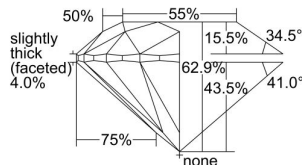

GIA®

FACSIMILE

GIA REPORT 1359915043

Verify this report at GIA.edu

GIA NATURAL DIAMOND DOSSIER®

September 07, 2020
GIA Report Number 1359915043
Shape and Cutting Style ..... Round Brilliant
Measurements ..... 5.04 - 5.06 x 3.17 mm

GRADING RESULTS

Carat Weight ..... 0.50 carat
Color Grade ..... H
Clarity Grade S11
Cut Grade ..... Excellent

ADDITIONAL GRADING INFORMATION

Polish ..... Excellent
Symmetry ..... Very Good
Fluorescence ..... None
Clarity Characteristics ..... Cloud
Inscription(s): GIA 1359915043

PROPORTIONS

Profile to actual proportions

GRADING SCALES

GIA COLOR SCALE	GIA CLARITY SCALE	GIA CUT SCALE	
D	FLAWLESS	EXCELLENT	
E	INTERNALLY FLAWLESS		
F		VVS₁	VERY GOOD
G	VVS₂		
H	VS₁	GOOD	
I	VS₂		
J	S1₁	FAIR	
K	S1₂		
L	I₁	POOR	
M	I₂		
N	I₃		
O			
P			
Q			
R			
S			
T			
U			
V			
W			
X			
Y			
Z