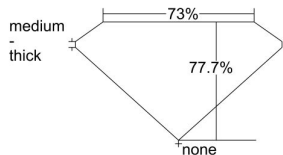

GIA®

FACSIMILE

GIA REPORT 2364630938

Verify this report at GIA.edu

GIA NATURAL DIAMOND DOSSIER®

November 10, 2020
GIA Report Number 2364630938
Shape and Cutting Style ..... Square Modified Brilliant
Measurements ..... 4.86 x 4.65 x 3.62 mm

GRADING RESULTS

Carat Weight ..... 0.70 carat
Color Grade ..... G
Clarity Grade SI1

ADDITIONAL GRADING INFORMATION

Polish ..... Excellent
Symmetry ..... Very Good
Fluorescence ..... Medium Blue
Clarity Characteristics ..... Crystal
Inscription(s): GIA 2364630938

PROPORTIONS

Profile not to actual proportions

GRADING SCALES

GIA COLOR SCALE		GIA CLARITY SCALE			
COLORLESS	D	VERY VERY SLIGHTLY INCLUDED	FLAWLESS		
	E		INTERNALLY FLAWLESS		
	F		VVS₁		
	NEAR COLORLESS	G	VERY SLIGHTLY INCLUDED	VVS₂	
		H		VS₁	
		FAINT	I	SLIGHTLY INCLUDED	VS₂
			J		SI₁
			K	SI₂	
	LIGHT	L	INCLUDED	I₁	
		M		I₂	
N		I₃			
O					
P					
Q					
R