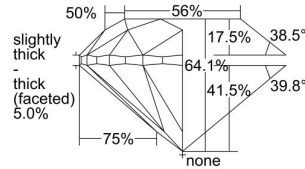

GIA®

FACSIMILE

GIA REPORT 1367570863

Verify this report at GIA.edu

GIA NATURAL DIAMOND DOSSIER®

November 09, 2020
GIA Report Number 1367570863
Shape and Cutting Style ..... Round Brilliant
Measurements ..... 5.79 - 5.81 x 3.71 mm

GRADING RESULTS

Carat Weight ..... 0.80 carat
Color Grade ..... D
Clarity Grade SI2
Cut Grade ..... Very Good

ADDITIONAL GRADING INFORMATION

Polish ..... Very Good
Symmetry ..... Excellent
Fluorescence ..... Medium Blue
Clarity Characteristics ..... Crystal
Inscription(s): GIA 1367570863

PROPORTIONS

Profile to actual proportions

GRADING SCALES

GIA COLOR SCALE	GIA CLARITY SCALE	GIA CUT SCALE	
D	FLAWLESS	EXCELLENT	
E	INTERNALLY FLAWLESS		
F		VVS₁	VERY GOOD
G	VVS₂		
H	VS₁	GOOD	
I	VS₂		
J	SI₁	FAIR	
K	SI₂		
L	I₁	POOR	
M			
N			
O	I₂		
P			
Q			
R	I₃		
S			
T			
U			
V			
W			
X			
Y			
Z