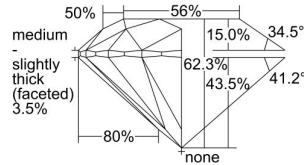

GIA®

FACSIMILE

GIA REPORT 7366542812

Verify this report at GIA.edu

GIA NATURAL DIAMOND DOSSIER®

November 05, 2020
GIA Report Number 7366542812
Shape and Cutting Style ..... Round Brilliant
Measurements ..... 5.33 - 5.37 x 3.34 mm

GRADING RESULTS

Carat Weight ..... 0.58 carat
Color Grade I
Clarity Grade VS1
Cut Grade ..... Excellent

ADDITIONAL GRADING INFORMATION

Polish ..... Excellent
Symmetry ..... Excellent
Fluorescence ..... None
Clarity Characteristics ..... Feather, Pinpoint
Inscription(s): GIA 7366542812

PROPORTIONS

Profile to actual proportions

GRADING SCALES

GIA COLOR SCALE	GIA CLARITY SCALE	GIA CUT SCALE	
D	FLAWLESS	EXCELLENT	
E	INTERNALLY FLAWLESS		
F		VVS₁	VERY GOOD
G	VVS₂		
H	VS₁	GOOD	
I	VS₂		
J	SI₁	FAIR	
K	SI₂		
L	I₁	POOR	
M	I₂		
N	I₃		
O			
P			
Q			
R			
S			
T			
U			
V			
W			
X			
Y			
Z