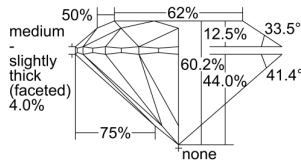

GIA®

FACSIMILE

GIA REPORT 1357837279

Verify this report at GIA.edu

GIA NATURAL DIAMOND DOSSIER®

August 27, 2020
GIA Report Number 1357837279
Shape and Cutting Style ..... Round Brilliant
Measurements ..... 5.45 - 5.47 x 3.29 mm

GRADING RESULTS

Carat Weight ..... 0.60 carat
Color Grade ..... H
Clarity Grade VS2
Cut Grade ..... Excellent

ADDITIONAL GRADING INFORMATION

Polish ..... Very Good
Symmetry ..... Excellent
Fluorescence ..... Medium Blue
Clarity Characteristics..... Crystal, Cavity
Inscription(s): GIA 1357837279

PROPORTIONS

Profile to actual proportions

GRADING SCALES

GIA COLOR SCALE	GIA CLARITY SCALE	GIA CUT SCALE	
D	FLAWLESS	EXCELLENT	
E	INTERNALLY FLAWLESS		
F		VVS₁	VERY GOOD
G	VVS₂		
H	VS₁	GOOD	
I	VS₂		
J	SI₁	FAIR	
K	SI₂		
L	I₁	POOR	
M	I₂		
N	I₃		
O			
P			
Q			
R			
S			
T			
U			
V			
W			
X			
Y			
Z