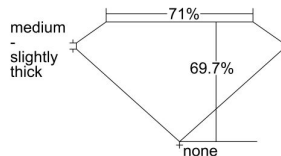

GIA®

FACSIMILE

GIA REPORT 6214068139

Verify this report at GIA.edu

GIA NATURAL DIAMOND DOSSIER®

July 24, 2020
GIA Report Number 6214068139
Shape and Cutting Style ..... Square Modified Brilliant
Measurements ..... 4.46 x 4.40 x 3.07 mm

GRADING RESULTS

Carat Weight ..... 0.50 carat
Color Grade ..... J
Clarity Grade VS1

ADDITIONAL GRADING INFORMATION

Polish ..... Very Good
Symmetry ..... Good
Fluorescence ..... None
Clarity Characteristics..... Indented Natural, Pinpoint
Inscription(s): GIA 6214068139

PROPORTIONS

Profile not to actual proportions

GRADING SCALES

GIA COLOR SCALE		GIA CLARITY SCALE			
COLORLESS	D	VERY VERY SLIGHTLY INCLUDED	FLAWLESS		
	E		INTERNALLY FLAWLESS		
	F	VERY SLIGHTLY INCLUDED	VVS₁		
	G		VVS₂		
	H		VS₁		
	NEAR COLORLESS	I	SLIGHTLY INCLUDED	VS₂	
		J		SI₁	
		FAINT	K	INCLUDED	SI₂
			L		I₁
			M		I₂
VERT LIGHT	N	INCLUDED	I₃		
	O				
	P				
	Q				
	R				
LIGHT	S				
	T				
	U				
	V				
	W				
	X				
	Y				
	Z