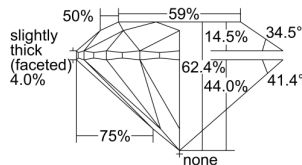

GIA®

FACSIMILE

GIA REPORT 7361280135

Verify this report at GIA.edu

GIA NATURAL DIAMOND DOSSIER®

October 27, 2020
GIA Report Number 7361280135
Shape and Cutting Style ..... Round Brilliant
Measurements ..... 5.24 - 5.26 x 3.27 mm

GRADING RESULTS

Carat Weight ..... 0.56 carat
Color Grade ..... F
Clarity Grade S11
Cut Grade ..... Excellent

ADDITIONAL GRADING INFORMATION

Polish ..... Excellent
Symmetry ..... Excellent
Fluorescence ..... Medium Blue
Clarity Characteristics ..... Crystal, Cloud
Inscription(s): GIA 7361280135

PROPORTIONS

Profile to actual proportions