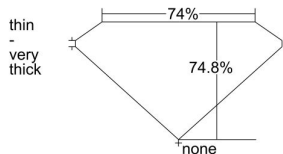

GIA®

FACSIMILE

GIA REPORT 1343744448

Verify this report at GIA.edu

GIA NATURAL DIAMOND DOSSIER®

January 28, 2020
GIA Report Number **1343744448**
Shape and Cutting Style ..... **Square Modified Brilliant**
Measurements ..... **5.22 x 5.19 x 3.88 mm**

GRADING RESULTS

Carat Weight ..... **0.90 carat**
Color Grade ..... **F**
Clarity Grade **VS1**

ADDITIONAL GRADING INFORMATION

Polish ..... **Excellent**
Symmetry ..... **Good**
Fluorescence ..... **None**
Clarity Characteristics..... **Cavity, Feather, Internal Graining**
Inscription(s): **GIA 1343744448**

PROPORTIONS

Profile not to actual proportions

GRADING SCALES

GIA COLOR SCALE		GIA CLARITY SCALE			
COLORLESS	D	VERY VERY SLIGHTLY INCLUDED	FLAWLESS		
	E		INTERNALLY FLAWLESS		
	F		VVS₁		
	NEAR COLORLESS	G	VERY SLIGHTLY INCLUDED	VVS₂	
		H		VS₁	
		FAINT	I	SLIGHTLY INCLUDED	VS₂
			J		SI₁
			K		SI₂
	VERT LIGHT	L	INCLUDED	I₁	
		M		I₂	
N		I₃			
O					
P					
Q					
R					
LIGHT	S				
	T				
	U				
	V				
	Z