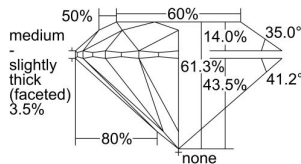

GIA®

FACSIMILE

GIA REPORT 6352513769

Verify this report at GIA.edu

GIA NATURAL DIAMOND DOSSIER®

July 03, 2020
GIA Report Number 6352513769
Shape and Cutting Style ..... Round Brilliant
Measurements ..... 5.16 - 5.18 x 3.17 mm

GRADING RESULTS

Carat Weight ..... 0.52 carat
Color Grade ..... H
Clarity Grade S11
Cut Grade ..... Excellent

ADDITIONAL GRADING INFORMATION

Polish ..... Excellent
Symmetry ..... Very Good
Fluorescence ..... None
Clarity Characteristics..... Feather, Crystal, Cloud
Inscription(s): GIA 6352513769

PROPORTIONS

Profile to actual proportions

GRADING SCALES

GIA COLOR SCALE	GIA CLARITY SCALE	GIA CUT SCALE	
D	FLAWLESS	EXCELLENT	
E	INTERNALLY FLAWLESS		
F		VVS₁	VERY GOOD
G	VVS₂		
H	VS₁	GOOD	
I	VS₂		
J	S1₁	FAIR	
K	S1₂		
L	I₁	POOR	
M	I₂		
N	I₃		
O			
P			
Q			
R			
S			
T			
U			
V			
W			
X			
Y			
Z