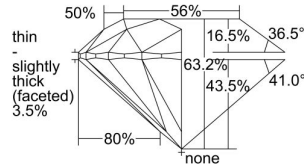

GIA®

FACSIMILE

GIA REPORT 5366097712

Verify this report at GIA.edu

GIA NATURAL DIAMOND DOSSIER®

September 25, 2020
GIA Report Number 5366097712
Shape and Cutting Style ..... Round Brilliant
Measurements ..... 5.87 - 5.93 x 3.73 mm

GRADING RESULTS

Carat Weight ..... 0.80 carat
Color Grade ..... K
Clarity Grade VS1
Cut Grade ..... Excellent

ADDITIONAL GRADING INFORMATION

Polish ..... Excellent
Symmetry ..... Very Good
Fluorescence ..... Faint
Clarity Characteristics..... Crystal, Feather, Cloud, Pinpoint
Inscription(s): GIA 5366097712

PROPORTIONS

Profile to actual proportions