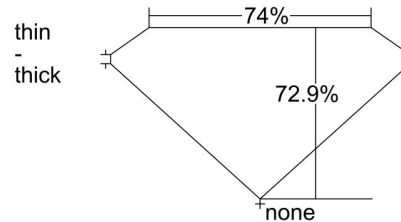

GIA NATURAL DIAMOND GRADING REPORT

October 20, 2020
 GIA Report Number 7346813792
 Shape and Cutting Style **Square Modified Brilliant**
 Measurements 8.31 x 8.30 x 6.05 mm

GRADING RESULTS

Carat Weight 3.64 carat
 Color Grade H
 Clarity Grade SI1

ADDITIONAL GRADING INFORMATION

Polish Excellent
 Symmetry Very Good
 Fluorescence Faint
 Inscription(s): GIA 7346813792
Comments: Pinpoints are not shown.

PROPORTIONS

Profile not to actual proportions

CLARITY CHARACTERISTICS

KEY TO SYMBOLS*

- Crystal
- ∖ Needle
- ~ Feather

* Red symbols denote internal characteristics (inclusions). Green or black symbols denote external characteristics (blemishes). Diagram is an approximate representation of the diamond, and symbols shown indicate type, position, and approximate size of clarity characteristics. All clarity characteristics may not be shown. Details of finish are not shown.