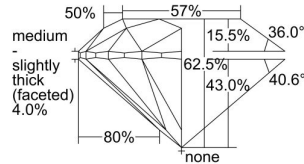

GIA®

FACSIMILE

GIA REPORT 7358368688

Verify this report at GIA.edu

GIA NATURAL DIAMOND DOSSIER®

June 11, 2020
GIA Report Number **7358368688**
Shape and Cutting Style ..... **Round Brilliant**
Measurements ..... **5.63 - 5.67 x 3.53 mm**

GRADING RESULTS

Carat Weight ..... **0.70 carat**
Color Grade ..... **F**
Clarity Grade **VS1**
Cut Grade ..... **Excellent**

ADDITIONAL GRADING INFORMATION

Polish ..... **Excellent**
Symmetry ..... **Excellent**
Fluorescence ..... **Faint**
Clarity Characteristics..... **Crystal, Cloud, Pinpoint, Needle**
Inscription(s): **GIA 7358368688**

PROPORTIONS

Profile to actual proportions

GRADING SCALES

GIA COLOR SCALE	GIA CLARITY SCALE	GIA CUT SCALE	
D	FLAWLESS	EXCELLENT	
E	INTERNALLY FLAWLESS		
F		VVS₁	VERY GOOD
G	VVS₂		
H	VS₁	GOOD	
I	VS₂		
J	SI₁	FAIR	
K	SI₂		
L	I₁	POOR	
M	I₂		
N	I₃		
O			
P			
Q			
R			
S			
T			
U			
V			
W			
X			
Y			
Z