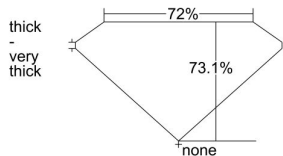

GIA®

FACSIMILE

GIA REPORT 2215002538

Verify this report at GIA.edu

GIA NATURAL DIAMOND DOSSIER®

June 11, 2020
GIA Report Number 2215002538
Shape and Cutting Style ..... Square Modified Brilliant
Measurements ..... 4.33 x 4.31 x 3.15 mm

GRADING RESULTS

Carat Weight ..... 0.51 carat
Color Grade ..... F
Clarity Grade SI1

ADDITIONAL GRADING INFORMATION

Polish ..... Very Good
Symmetry ..... Very Good
Fluorescence ..... None
Clarity Characteristics ..... Crystal, Cloud
Inscription(s): GIA 2215002538

PROPORTIONS

Profile not to actual proportions