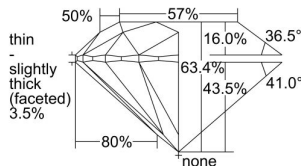

GIA®

FACSIMILE

GIA REPORT 3355867846

Verify this report at GIA.edu

GIA NATURAL DIAMOND DOSSIER®

September 14, 2020
GIA Report Number 3355867846
Shape and Cutting Style ..... Round Brilliant
Measurements ..... 5.60 - 5.65 x 3.57 mm

GRADING RESULTS

Carat Weight ..... 0.70 carat
Color Grade I
Clarity Grade SI2
Cut Grade ..... Excellent

ADDITIONAL GRADING INFORMATION

Polish ..... Excellent
Symmetry ..... Excellent
Fluorescence ..... Faint
Clarity Characteristics ..... Cloud, Crystal
Inscription(s): GIA 3355867846

PROPORTIONS

Profile to actual proportions