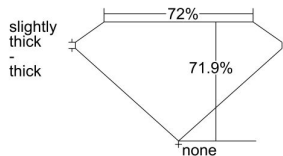

GIA®

FACSIMILE

GIA REPORT 6351602854

Verify this report at GIA.edu

GIA NATURAL DIAMOND DOSSIER®

July 28, 2020
GIA Report Number 6351602854
Shape and Cutting Style ..... Square Modified Brilliant
Measurements ..... 5.31 x 5.04 x 3.63 mm

GRADING RESULTS

Carat Weight ..... 0.82 carat
Color Grade ..... F
Clarity Grade S11

ADDITIONAL GRADING INFORMATION

Polish ..... Excellent
Symmetry ..... Very Good
Fluorescence ..... None
Clarity Characteristics ..... Crystal
Inscription(s): GIA 6351602854

PROPORTIONS

Profile not to actual proportions

GRADING SCALES

GIA COLOR SCALE		GIA CLARITY SCALE			
COLORLESS	D	VERY VERY SLIGHTLY INCLUDED	FLAWLESS		
	E		INTERNALLY FLAWLESS		
	F	VERY SLIGHTLY INCLUDED	VVS₁		
	G		VVS₂		
	H		VS₁		
	NEAR COLORLESS	I	SLIGHTLY INCLUDED	VS₂	
		J		S1₁	
		FAINT	K	INCLUDED	S1₂
			L		I₁
			M		I₂
VERT LIGHT	N	INCLUDED	I₃		
	O				
	P				
	Q				
	R				
LIGHT	S				
	T				
	U				
	V				
	W				
	X				
	Y				
	Z