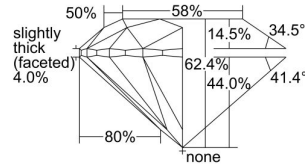

GIA®

FACSIMILE

GIA REPORT 2354589557

Verify this report at GIA.edu

GIA NATURAL DIAMOND DOSSIER®

July 22, 2020
GIA Report Number 2354589557
Shape and Cutting Style ..... Round Brilliant
Measurements ..... 5.40 - 5.42 x 3.37 mm

GRADING RESULTS

Carat Weight ..... 0.61 carat
Color Grade ..... G
Clarity Grade S11
Cut Grade ..... Excellent

ADDITIONAL GRADING INFORMATION

Polish ..... Excellent
Symmetry ..... Excellent
Fluorescence ..... Faint
Clarity Characteristics ..... Crystal
Inscription(s): GIA 2354589557

PROPORTIONS

GRADING SCALES

GIA COLOR SCALE	GIA CLARITY SCALE	GIA CUT SCALE	
D	FLAWLESS	EXCELLENT	
E	INTERNALLY FLAWLESS		
F		VVS₁	VERY GOOD
G	VVS₂		
H	VS₁	GOOD	
I	VS₂		
J	S1₁	FAIR	
K	S1₂		
L	I₁	POOR	
M	I₂		
N	I₃		
O			
P			
Q			
R			
S			
T			
U			
V			
W			
X			
Y			
Z