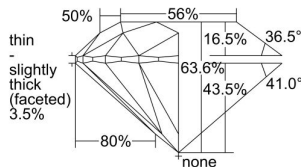

GIA®

FACSIMILE

GIA REPORT 1337770545

Verify this report at GIA.edu

GIA NATURAL DIAMOND DOSSIER®

September 27, 2019
GIA Report Number 1337770545
Shape and Cutting Style ..... Round Brilliant
Measurements ..... 6.06 - 6.14 x 3.88 mm

GRADING RESULTS

Carat Weight ..... 0.90 carat
Color Grade ..... J
Clarity Grade VS2
Cut Grade ..... Excellent

ADDITIONAL GRADING INFORMATION

Polish ..... Excellent
Symmetry ..... Very Good
Fluorescence ..... Medium Blue
Clarity Characteristics ..... Crystal
Inscription(s): GIA 1337770545

PROPORTIONS

Profile to actual proportions

GRADING SCALES

GIA COLOR SCALE

COLOREDNESS	D
	E
	F
	G
	H
	I
	J
NEAR COLORLESS	K
	L
Faint	M
	N
	O
	P
Very Light	Q
	R
	S
	T
	U
	V
Light	W
	X
	Y
	Z

GIA CLARITY SCALE

FLAWLESS	VERY VERY SLIGHTLY INCLUDED	VS₁	VS₂	VS₁	VS₂	SL₁	SL₂	I₁	I₂	I₃	
											INTERNAL FLAWLESS

GIA CUT SCALE

EXCELLENT
VERY GOOD
GOOD
FAIR
POOR