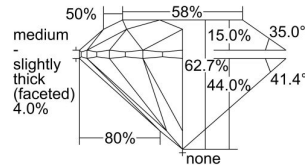

GIA®

FACSIMILE

GIA REPORT 7328699641

Verify this report at GIA.edu

GIA NATURAL DIAMOND DOSSIER®

May 02, 2019
GIA Report Number 7328699641
Shape and Cutting Style ..... Round Brilliant
Measurements ..... 5.89 - 5.92 x 3.71 mm

GRADING RESULTS

Carat Weight ..... 0.80 carat
Color Grade I
Clarity Grade VS2
Cut Grade ..... Excellent

ADDITIONAL GRADING INFORMATION

Polish ..... Excellent
Symmetry ..... Excellent
Fluorescence ..... None
Clarity Characteristics ..... Cloud, Needle, Feather
Inscription(s): GIA 7328699641

PROPORTIONS

Profile to actual proportions

GRADING SCALES

GIA COLOR SCALE	GIA CLARITY SCALE	GIA CUT SCALE	
D	FLAWLESS	EXCELLENT	
E	INTERNALLY FLAWLESS		
F		VVS₁	VERY GOOD
G	VVS₂		
H	VS₁	GOOD	
I	VS₂		
J	SI₁	FAIR	
K	SI₂		
L	I₁	POOR	
M	I₂		
N	I₃		
O			
P			
Q			
R			
S			
T			
U			
V			
W			
X			
Y			
Z