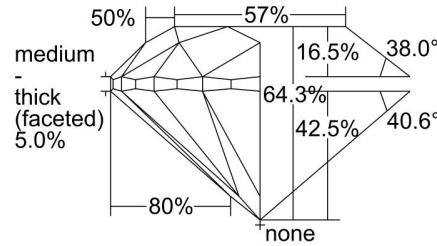

**GIA NATURAL DIAMOND GRADING REPORT**

September 13, 2018

GIA Report Number ..... 2307571118

Shape and Cutting Style ..... Round Brilliant

Measurements ..... 7.14 - 7.19 x 4.60 mm

**GRADING RESULTS**

Carat Weight ..... 1.50 carat

Color Grade ..... K

Clarity Grade ..... SI2

Cut Grade ..... Very Good

**ADDITIONAL GRADING INFORMATION**

Polish ..... Very Good

Symmetry ..... Excellent

Fluorescence ..... Strong Blue

Inscription(s): GIA 2307571118

**Comments:** Internal graining is not shown. Surface graining is not shown.

**PROPORTIONS**

Profile to actual proportions

**CLARITY CHARACTERISTICS**

**KEY TO SYMBOLS\***

- Crystal
- Feather
- ▲ Indented Natural
- △ Natural

\* Red symbols denote internal characteristics (inclusions). Green or black symbols denote external characteristics (blemishes). Diagram is an approximate representation of the diamond, and symbols shown indicate type, position, and approximate size of clarity characteristics. All clarity characteristics may not be shown. Details of finish are not shown.