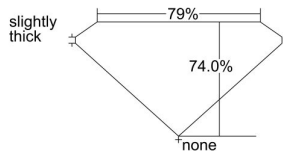

GIA®

FACSIMILE

GIA REPORT 6214263242

Verify this report at GIA.edu

GIA NATURAL DIAMOND DOSSIER®

November 12, 2020
GIA Report Number 6214263242
Shape and Cutting Style ..... Square Modified Brilliant
Measurements ..... 4.50 x 4.44 x 3.28 mm

GRADING RESULTS

Carat Weight ..... 0.53 carat
Color Grade ..... D
Clarity Grade VS2

ADDITIONAL GRADING INFORMATION

Polish ..... Very Good
Symmetry ..... Good
Fluorescence ..... None
Clarity Characteristics ..... Crystal
Inscription(s): GIA 6214263242

PROPORTIONS

Profile not to actual proportions

GRADING SCALES

GIA COLOR SCALE		GIA CLARITY SCALE			
COLORLESS	D	VERY VERY SLIGHTLY INCLUDED	FLAWLESS		
	E		INTERNALLY FLAWLESS		
	F	VERY SLIGHTLY INCLUDED	VVS₁		
	G		VVS₂		
	H		VS₁		
	NEAR COLORLESS	I	SLIGHTLY INCLUDED	VS₂	
		J		SI₁	
		FAINT	K	INCLUDED	SI₂
			L		I₁
			M		I₂
VERT LIGHT			N	INCLUDED	I₃
			O		
			P		
	Q				
LIGHT	R				
	S				
	T				
	U				
	V				
	Z