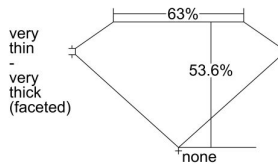

GIA®

FACSIMILE

GIA REPORT 1216263262

Verify this report at GIA.edu

GIA NATURAL DIAMOND DOSSIER®

November 12, 2020
GIA Report Number 1216263262
Shape and Cutting Style ..... Heart Brilliant
Measurements ..... 4.33 x 5.37 x 2.88 mm

GRADING RESULTS

Carat Weight ..... 0.41 carat
Color Grade ..... E
Clarity Grade SI1

ADDITIONAL GRADING INFORMATION

Polish ..... Good
Symmetry ..... Good
Fluorescence ..... None
Clarity Characteristics ..... Cloud, Feather
Inscription(s): GIA 1216263262

PROPORTIONS

Profile not to actual proportions

GRADING SCALES

GIA COLOR SCALE		GIA CLARITY SCALE			
COLORLESS	D	VERY VERY SLIGHTLY INCLUDED	FLAWLESS		
	E		INTERNALLY FLAWLESS		
	F	VERY SLIGHTLY INCLUDED	VVS₁		
	G		VVS₂		
	H		VS₁		
	NEAR COLORLESS	I	SLIGHTLY INCLUDED	VS₂	
		J		SI₁	
		FAINT	K	INCLUDED	SI₂
			L		I₁
			M		I₂
VERT LIGHT	N	INCLUDED	I₃		
	O				
	P				
	Q				
	R				
LIGHT	S				
	T				
	U				
	V				
	W				
	X				
	Y				
	Z