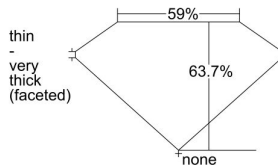

GIA®

FACSIMILE

GIA REPORT 1328071457

Verify this report at GIA.edu

GIA NATURAL DIAMOND DOSSIER®

March 05, 2019
GIA Report Number 1328071457
Shape and Cutting Style ..... Pear Brilliant
Measurements ..... 6.92 x 4.45 x 2.83 mm

GRADING RESULTS

Carat Weight ..... 0.51 carat
Color Grade ..... E
Clarity Grade VS2

ADDITIONAL GRADING INFORMATION

Polish ..... Very Good
Symmetry ..... Very Good
Fluorescence ..... Faint
Clarity Characteristics ..... Crystal
Inscription(s): GIA 1328071457

PROPORTIONS

Profile not to actual proportions

GRADING SCALES

GIA COLOR SCALE		GIA CLARITY SCALE	
COLORLESS	D	VERY VERY SLIGHTLY INCLUDED	FLAWLESS
	E		INTERNALLY FLAWLESS
	F		VVS₁
	G		VVS₂
	H		VS₁
	I		VS₂
	J		SI₁
	K		SI₂
	L		I₁
	M		I₂
NEAR COLORLESS	N	SLIGHTLY INCLUDED	I₃
	O		
	P		
	Q		
FAINT	R		
	S		
	T		
	U		
VERY LIGHT	V		
	W		
	X		
	Y		
LIGHT	Z