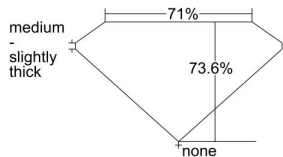

GIA®

FACSIMILE

GIA REPORT 2338629893

Verify this report at GIA.edu

GIA NATURAL DIAMOND DOSSIER®

September 12, 2019
GIA Report Number 2338629893
Shape and Cutting Style ..... Square Modified Brilliant
Measurements ..... 4.50 x 4.38 x 3.23 mm

GRADING RESULTS

Carat Weight ..... 0.51 carat
Color Grade ..... G
Clarity Grade SI1

ADDITIONAL GRADING INFORMATION

Polish ..... Excellent
Symmetry ..... Very Good
Fluorescence ..... None
Clarity Characteristics ..... Feather, Cloud, Crystal
Inscription(s): GIA 2338629893

PROPORTIONS

Profile not to actual proportions

GRADING SCALES

GIA COLOR SCALE		GIA CLARITY SCALE	
COLORLESS	D	VERY VERY SLIGHTLY INCLUDED	FLAWLESS
	E		INTERNALLY FLAWLESS
	F		VVS₁
	G		VVS₂
	H		VS₁
	I		VS₂
	J		SI₁
	K		SI₂
	L		I₁
	M		I₂
NEAR COLORLESS	N	SLIGHTLY INCLUDED	I₃
	O		
	P		
	Q		
FAINT	R		
	S		
	T		
	U		
VERY LIGHT	V		
	W		
	X		
	Y		
LIGHT	Z