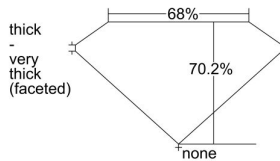

GIA®

FACSIMILE

GIA REPORT 3365060773

Verify this report at GIA.edu

GIA NATURAL DIAMOND DOSSIER®

September 22, 2020
GIA Report Number 3365060773
Shape and Cutting Style ..... Cushion Modified Brilliant
Measurements ..... 5.86 x 5.11 x 3.59 mm

GRADING RESULTS

Carat Weight ..... 0.91 carat
Color Grade ..... E
Clarity Grade SI1

ADDITIONAL GRADING INFORMATION

Polish ..... Excellent
Symmetry ..... Good
Fluorescence ..... None
Clarity Characteristics ..... Crystal
Inscription(s): GIA 3365060773

PROPORTIONS

Profile not to actual proportions

GRADING SCALES

GIA COLOR SCALE		GIA CLARITY SCALE			
COLORLESS	D	VERY VERY SLIGHTLY INCLUDED	FLAWLESS		
	E		INTERNALLY FLAWLESS		
	F	VERY SLIGHTLY INCLUDED	VVS₁		
	G		VVS₂		
	H		VS₁		
	NEAR COLORLESS	I	SLIGHTLY INCLUDED	VS₂	
		J		SI₁	
		FAINT	K	INCLUDED	SI₂
			L		I₁
			M		I₂
VERT LIGHT	N	INCLUDED	I₃		
	O				
	P				
	Q				
	R				
LIGHT	S				
	T				
	U				
	V				
	W				
	X				
	Y				
	Z