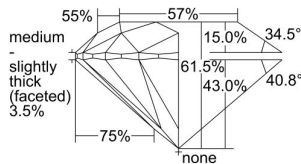

GIA®

FACSIMILE

GIA REPORT 2205742363

Verify this report at GIA.edu

GIA NATURAL DIAMOND DOSSIER®

November 19, 2019
GIA Report Number 2205742363
Shape and Cutting Style ..... Round Brilliant
Measurements ..... 5.09 - 5.11 x 3.14 mm

GRADING RESULTS

Carat Weight ..... 0.50 carat
Color Grade ..... F
Clarity Grade S11
Cut Grade ..... Excellent

ADDITIONAL GRADING INFORMATION

Polish ..... Excellent
Symmetry ..... Excellent
Fluorescence ..... Faint
Clarity Characteristics ..... Crystal, Cloud
Inscription(s): GIA 2205742363

PROPORTIONS

Profile to actual proportions

GRADING SCALES

GIA COLOR SCALE	GIA CLARITY SCALE	GIA CUT SCALE	
D	FLAWLESS	EXCELLENT	
E	INTERNALLY FLAWLESS		
F		VVS₁	VERY GOOD
G	VVS₂		
H	VS₁	GOOD	
I	VS₂		
J	S1₁	FAIR	
K	S1₂		
L	I₁	POOR	
M	I₂		
N	I₃		
O			
P			
Q			
R			
S			
T			
U			
V			
W			
X			
Y			
Z