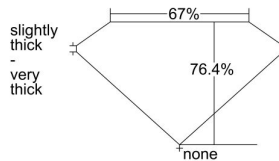

GIA®

FACSIMILE

GIA REPORT

7352640189

Verify this report at GIA.edu

GIA NATURAL DIAMOND DOSSIER®

July 23, 2020
GIA Report Number 7352640189
Shape and Cutting Style ..... Square Modified Brilliant
Measurements ..... 4.84 x 4.72 x 3.60 mm

GRADING RESULTS

Carat Weight ..... 0.70 carat
Color Grade ..... G
Clarity Grade SI2

ADDITIONAL GRADING INFORMATION

Polish ..... Very Good
Symmetry ..... Good
Fluorescence ..... None
Clarity Characteristics ..... Feather, Crystal, Cloud
Inscription(s): GIA 7352640189

PROPORTIONS

Profile not to actual proportions

GRADING SCALES

GIA COLOR SCALE		GIA CLARITY SCALE			
COLORLESS	D	VERY VERY SLIGHTLY INCLUDED	FLAWLESS		
	E		INTERNALLY FLAWLESS		
	F	VERY SLIGHTLY INCLUDED	VVS₁		
	G		VVS₂		
	H		VS₁		
	NEAR COLORLESS	I	SLIGHTLY INCLUDED	VS₂	
		J		SI₁	
		FAINT	K	INCLUDED	SI₂
			L		I₁
			M		I₂
VERTICALLY LIGHT	N	LIGHT	I₃		
	O				
	P				
	Q				
	R