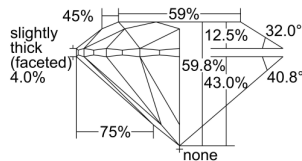

GIA®

FACSIMILE

GIA REPORT

1353796692

Verify this report at GIA.edu

GIA NATURAL DIAMOND DOSSIER®

August 26, 2020
GIA Report Number 1353796692
Shape and Cutting Style ..... Round Brilliant
Measurements ..... 6.02 - 6.05 x 3.61 mm

GRADING RESULTS

Carat Weight ..... 0.81 carat
Color Grade ..... J
Clarity Grade S11
Cut Grade ..... Excellent

ADDITIONAL GRADING INFORMATION

Polish ..... Excellent
Symmetry ..... Excellent
Fluorescence ..... Medium Blue
Clarity Characteristics ..... Crystal
Inscription(s): GIA 1353796692

PROPORTIONS

Profile to actual proportions

GRADING SCALES

GIA COLOR SCALE

COLORED	D
	E
	F
	G
	H
	I
	J
NEAR COLORLESS	K
	L
Faint	M
	N
	O
	P
Very Light	Q
	R
	S
	T
	U
	V
Light	W
	X
	Y
	Z

GIA CLARITY SCALE

FLAWLESS	INTERNAL FLAWLESS	
		FLAWLESS
VERY VERY SLIGHTLY INCLUDED	VVS₁	
	VVS₂	
VERY SLIGHTLY INCLUDED	VS₁	
	VS₂	
SLIGHTLY INCLUDED	S1₁	
	S1₂	
INCLUDED	I₁	
	I₂	
	I₃	

GIA CUT SCALE

EXCELLENT
VERY GOOD
GOOD
FAIR
POOR