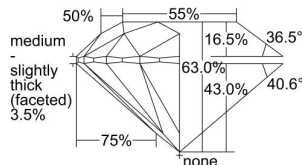

GIA®

FACSIMILE

GIA REPORT 1357691754

Verify this report at GIA.edu

GIA NATURAL DIAMOND DOSSIER®

August 04, 2020
GIA Report Number 1357691754
Shape and Cutting Style ..... Round Brilliant
Measurements ..... 5.33 - 5.37 x 3.37 mm

GRADING RESULTS

Carat Weight ..... 0.59 carat
Color Grade I
Clarity Grade S11
Cut Grade ..... Excellent

ADDITIONAL GRADING INFORMATION

Polish ..... Excellent
Symmetry ..... Excellent
Fluorescence ..... Medium Blue
Clarity Characteristics ..... Crystal
Inscription(s): GIA 1357691754

PROPORTIONS

Profile to actual proportions

GRADING SCALES

GIA COLOR SCALE	GIA CLARITY SCALE	GIA CUT SCALE	
D	FLAWLESS	EXCELLENT	
E	INTERNALLY FLAWLESS		
F		VVS₁	VERY GOOD
G	VVS₂		
H	VS₁	GOOD	
I	VS₂		
J	S1₁	FAIR	
K	S1₂		
L	I₁	POOR	
M	I₂		
N	I₃		
O			
P			
Q			
R			
S			
T			
U			
V			
W			
X			
Y			
Z