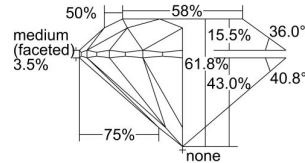

GIA®

FACSIMILE

GIA REPORT 6355941179

Verify this report at GIA.edu

GIA NATURAL DIAMOND DOSSIER®

September 09, 2020
GIA Report Number **6355941179**
Shape and Cutting Style ..... **Round Brilliant**
Measurements ..... **5.82 - 5.84 x 3.60 mm**

GRADING RESULTS

Carat Weight ..... **0.75 carat**
Color Grade ..... **H**
Clarity Grade **S11**
Cut Grade ..... **Excellent**

ADDITIONAL GRADING INFORMATION

Polish ..... **Excellent**
Symmetry ..... **Excellent**
Fluorescence ..... **None**
Clarity Characteristics ..... **Cloud, Crystal, Feather**
Inscription(s): **GIA 6355941179**

PROPORTIONS

Profile to actual proportions

GRADING SCALES

GIA COLOR SCALE	GIA CLARITY SCALE	GIA CUT SCALE	
D	FLAWLESS	EXCELLENT	
E	INTERNALLY FLAWLESS		
F		VVS₁	VERY GOOD
G	VVS₂		
H	VS₁	GOOD	
I	VS₂		
J	S1₁	FAIR	
K	S1₂		
L	I₁	POOR	
M	I₂		
N	I₃		
O			
P			
Q			
R			
S			
T			
U			
V			
W			
X			
Y			
Z