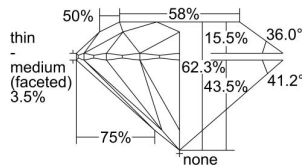

GIA®

FACSIMILE

GIA REPORT 1363022621

Verify this report at GIA.edu

GIA NATURAL DIAMOND DOSSIER®

September 16, 2020
GIA Report Number 1363022621
Shape and Cutting Style ..... Round Brilliant
Measurements ..... 5.71 - 5.73 x 3.56 mm

GRADING RESULTS

Carat Weight ..... 0.71 carat
Color Grade ..... F
Clarity Grade I1
Cut Grade ..... Excellent

ADDITIONAL GRADING INFORMATION

Polish ..... Excellent
Symmetry ..... Excellent
Fluorescence ..... None
Clarity Characteristics ..... Crystal, Cloud
Inscription(s): GIA 1363022621

PROPORTIONS

Profile to actual proportions

GRADING SCALES

GIA COLOR SCALE	GIA CLARITY SCALE	GIA CUT SCALE	
D	FLAWLESS	EXCELLENT	
E	INTERNALLY FLAWLESS		
F		VVS₁	VERY GOOD
G	VVS₂		
H	VS₁	GOOD	
I	VS₂		
J	SI₁	FAIR	
K	SI₂		
L	I₁	POOR	
M	I₂		
N	I₃		
O			
P			
Q			
R			
S			
T			
U			
V			
W			
X			
Y			
Z