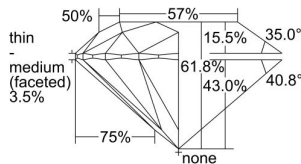

GIA®

FACSIMILE

GIA REPORT 1365059944

Verify this report at GIA.edu

GIA NATURAL DIAMOND DOSSIER®

September 21, 2020
GIA Report Number 1365059944
Shape and Cutting Style ..... Round Brilliant
Measurements ..... 5.68 - 5.72 x 3.52 mm

GRADING RESULTS

Carat Weight ..... 0.70 carat
Color Grade I
Clarity Grade S11
Cut Grade ..... Excellent

ADDITIONAL GRADING INFORMATION

Polish ..... Excellent
Symmetry ..... Excellent
Fluorescence ..... Faint
Clarity Characteristics ..... Crystal, Cloud
Inscription(s): GIA 1365059944

PROPORTIONS

Profile to actual proportions

GRADING SCALES

GIA COLOR SCALE	GIA CLARITY SCALE	GIA CUT SCALE	
D	FLAWLESS	EXCELLENT	
E	INTERNALLY FLAWLESS		
F		VVS₁	VERY GOOD
G	VVS₂		
H	VS₁	GOOD	
I	VS₂		
J	S1₁	FAIR	
K	S1₂		
L	I₁	POOR	
M	I₂		
N	I₃		
O			
P			
Q			
R			
S			
T			
U			
V			
W			
X			
Y			
Z