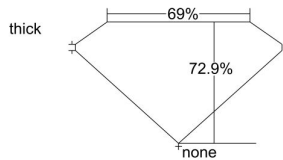

GIA®

FACSIMILE

GIA REPORT 6217106847

Verify this report at GIA.edu

GIA NATURAL DIAMOND DOSSIER®

August 26, 2020
GIA Report Number 6217106847
Shape and Cutting Style ..... Square Modified Brilliant
Measurements ..... 4.83 x 4.83 x 3.52 mm

GRADING RESULTS

Carat Weight ..... 0.71 carat
Color Grade ..... G
Clarity Grade VS2

ADDITIONAL GRADING INFORMATION

Polish ..... Excellent
Symmetry ..... Excellent
Fluorescence ..... Faint
Clarity Characteristics ..... Crystal
Inspection(s): GIA 6217106847

PROPORTIONS

Profile not to actual proportions

GRADING SCALES

GIA COLOR SCALE		GIA CLARITY SCALE			
COLORLESS	D	VERY VERY SLIGHTLY INCLUDED	FLAWLESS		
	E		INTERNALLY FLAWLESS		
	F	VERY SLIGHTLY INCLUDED	VVS₁		
	G		VVS₂		
	H		VS₁		
	NEAR COLORLESS	I	SLIGHTLY INCLUDED	VS₂	
		J		SI₁	
		FAINT	K	INCLUDED	SI₂
			L		I₁
			M		I₂
VERT LIGHT	N		INCLUDED	I₃	
	O				
	P				
	Q				
	R				
	S				
LIGHT	T				
	U				
	V				
	W				
	X				
Y					
Z