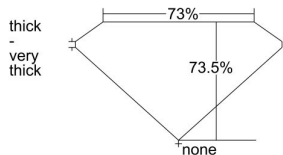

GIA®

FACSIMILE

GIA REPORT

7352615819

Verify this report at GIA.edu

GIA NATURAL DIAMOND DOSSIER®

August 18, 2020
GIA Report Number 7352615819
Shape and Cutting Style ..... Square Modified Brilliant
Measurements ..... 4.36 x 4.25 x 3.13 mm

GRADING RESULTS

Carat Weight ..... 0.50 carat
Color Grade ..... F
Clarity Grade SI2

ADDITIONAL GRADING INFORMATION

Polish ..... Excellent
Symmetry ..... Very Good
Fluorescence ..... None
Clarity Characteristics ..... Cloud, Feather
Inscription(s): GIA 7352615819

PROPORTIONS

Profile not to actual proportions

GRADING SCALES

GIA COLOR SCALE		GIA CLARITY SCALE	
COLORLESS	D	VERY VERY SLIGHTLY INCLUDED	FLAWLESS
	E		INTERNALLY FLAWLESS
	F		VVS₁
	G		VVS₂
	H		VS₁
	I		VS₂
NEAR COLORLESS	J	SLIGHTLY INCLUDED	SI₁
	K		SI₂
	L		I₁
	M		I₂
FAINT	N	INCLUDED	I₃
	O		
	P		
VERT LIGHT	Q		
	R		
	S		
	T		
LIGHT	U		
	V		
	W		
	X		
	Y		
	Z