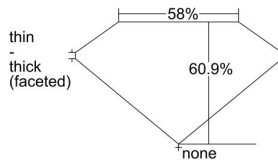

GIA®

FACSIMILE

GIA REPORT

7268495448

Verify this report at gia.edu

GIA DIAMOND DOSSIER®

August 02, 2017
GIA Report Number 7268495448
Shape and Cutting Style ..... Pear Brilliant
Measurements ..... 7.07 x 4.45 x 2.71 mm

GRADING RESULTS

Carat Weight ..... 0.51 carat
Color Grade ..... D
Clarity Grade VS1

ADDITIONAL GRADING INFORMATION

Polish ..... Very Good
Symmetry ..... Good
Fluorescence ..... Faint
Clarity Characteristics..... Crystal, Cloud, Feather, Pinpoint
Inscription(s): GIA 7268495448

PROPORTIONS

Profile not to actual proportions

GRADING SCALES

GIA COLOR SCALE		GIA CLARITY SCALE			
COLORLESS	D	VERY VERY SLIGHTLY INCLUDED	FLAWLESS		
	E		INTERNALLY FLAWLESS		
	F	VERY SLIGHTLY INCLUDED	VVS₁		
	G		VVS₂		
	H		VS₁		
	NEAR COLORLESS	I	SLIGHTLY INCLUDED	VS₂	
		J		SI₁	
		FAINT	K	INCLUDED	SI₂
			L		I₁
			M		I₂
VERY LIGHT	N	LIGHT	I₃		
	O				
	P				
	Q				
LIGHT	R				
	S				
	T				
	U				
	V				
	Z