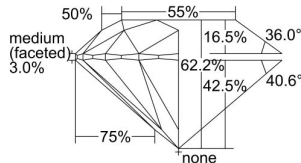

GIA®

FACSIMILE

GIA REPORT 6351142149

Verify this report at GIA.edu

GIA NATURAL DIAMOND DOSSIER®

March 06, 2020
GIA Report Number 6351142149
Shape and Cutting Style ..... Round Brilliant
Measurements ..... 5.76 - 5.80 x 3.59 mm

GRADING RESULTS

Carat Weight ..... 0.74 carat
Color Grade ..... G
Clarity Grade VS2
Cut Grade ..... Excellent

ADDITIONAL GRADING INFORMATION

Polish ..... Excellent
Symmetry ..... Excellent
Fluorescence ..... Faint
Clarity Characteristics ..... Crystal, Cloud
Inscription(s): GIA 6351142149

PROPORTIONS

Profile to actual proportions

GRADING SCALES

GIA COLOR SCALE	GIA CLARITY SCALE	GIA CUT SCALE	
D	FLAWLESS	EXCELLENT	
E	INTERNALLY FLAWLESS		
F		VVS₁	VERY GOOD
G	VVS₂		
H	VS₁	GOOD	
I	VS₂		
J	SI₁	FAIR	
K	SI₂		
L	I₁	POOR	
M	I₂		
N	I₃		
O			
P			
Q			
R			
S			
T			
U			
V			
W			
X			
Y			
Z