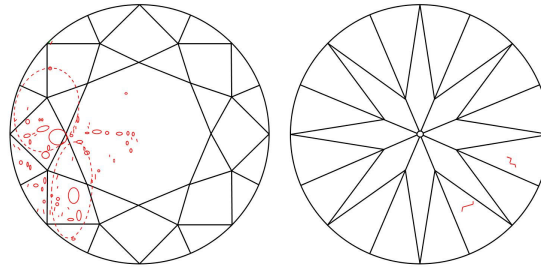

GIA NATURAL DIAMOND GRADING REPORT

July 02, 2020  
 GIA Report Number ..... 6217024674  
 Shape and Cutting Style ..... Round Brilliant  
 Measurements ..... 6.37 - 6.41 x 4.02 mm

GRADING RESULTS

Carat Weight ..... 1.01 carat  
 Color Grade ..... E  
 Clarity Grade ..... I1  
 Cut Grade ..... Excellent

ADDITIONAL GRADING INFORMATION

Polish ..... Excellent  
 Symmetry ..... Excellent  
 Fluorescence ..... Medium Blue

Inscription(s): GIA 6217024674

**Comments:** Additional clouds, pinpoints, internal graining and surface graining are not shown.

PROPORTIONS

Profile to actual proportions

CLARITY CHARACTERISTICS

KEY TO SYMBOLS\*

- Crystal
- ◌ Cloud
- ~ Feather
- \\ Needle
- ◌ Indented Natural

\* Red symbols denote internal characteristics (inclusions). Green or black symbols denote external characteristics (blemishes). Diagram is an approximate representation of the diamond, and symbols shown indicate type, position, and approximate size of clarity characteristics. All clarity characteristics may not be shown. Details of finish are not shown.