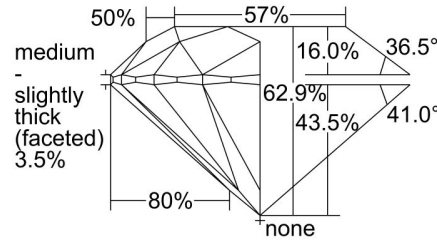

GIA NATURAL DIAMOND GRADING REPORT

July 02, 2020  
 GIA Report Number ..... 6217024674  
 Shape and Cutting Style ..... Round Brilliant  
 Measurements ..... 6.37 - 6.41 x 4.02 mm

GRADING RESULTS

Carat Weight ..... 1.01 carat  
 Color Grade ..... E  
 Clarity Grade ..... I1  
 Cut Grade ..... Excellent

PROPORTIONS

Profile to actual proportions

CLARITY CHARACTERISTICS

KEY TO SYMBOLS\*

- Crystal
- ◌ Cloud
- ~ Feather
- \\ Needle
- ◌ Indented Natural

\* Red symbols denote internal characteristics (inclusions). Green or black symbols denote external characteristics (blemishes). Diagram is an approximate representation of the diamond, and symbols shown indicate type, position, and approximate size of clarity characteristics. All clarity characteristics may not be shown. Details of finish are not shown.