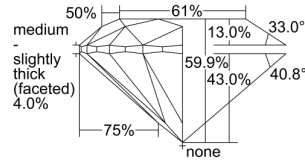

GIA®

FACSIMILE

GIA REPORT 6352790351

Verify this report at GIA.edu

GIA NATURAL DIAMOND DOSSIER®

August 19, 2020
GIA Report Number 6352790351
Shape and Cutting Style ..... Round Brilliant
Measurements ..... 5.71 - 5.75 x 3.43 mm

GRADING RESULTS

Carat Weight ..... 0.70 carat
Color Grade ..... H
Clarity Grade VS2
Cut Grade ..... Excellent

ADDITIONAL GRADING INFORMATION

Polish ..... Excellent
Symmetry ..... Excellent
Fluorescence ..... Medium Blue
Clarity Characteristics ..... Crystal
Inscription(s): GIA 6352790351

PROPORTIONS

Profile to actual proportions

GRADING SCALES

GIA COLOR SCALE

COLORESS	D
	E
	F
	G
	H
	I
	J
NEAR COLORESS	K
	L
FLAUNT	M
	N
	O
	P
VERY LIGHT	Q
	R
	S
	T
	U
	V
LIGHT	W
	X
	Y
	Z

GIA CLARITY SCALE

FLAWLESS	VERY VERY SLIGHTLY INCLUDED	EXCELLENT	
			INTERNAL FLAWLESS
VVS₁	VERY SLIGHTLY INCLUDED	VERY GOOD	
VVS₂			
VS₁	SLIGHTLY INCLUDED	GOOD	
VS₂			
SI₁	INCLUDED	FAIR	
SI₂			
I₁			
I₂	POOR		
I₃			

GIA CUT SCALE

EXCELLENT
VERY GOOD
GOOD
FAIR
POOR