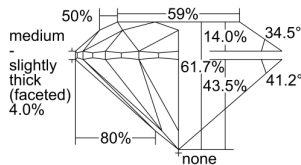

GIA®

FACSIMILE

GIA REPORT 6351358744

Verify this report at GIA.edu

GIA NATURAL DIAMOND DOSSIER®

June 04, 2020
GIA Report Number 6351358744
Shape and Cutting Style ..... Round Brilliant
Measurements ..... 5.70 - 5.72 x 3.52 mm

GRADING RESULTS

Carat Weight ..... 0.71 carat
Color Grade ..... G
Clarity Grade VS2
Cut Grade ..... Excellent

ADDITIONAL GRADING INFORMATION

Polish ..... Excellent
Symmetry ..... Excellent
Fluorescence ..... Faint
Clarity Characteristics ..... Crystal, Cloud
Inscription(s): GIA 6351358744

PROPORTIONS

Profile to actual proportions

GRADING SCALES

GIA COLOR SCALE	GIA CLARITY SCALE	GIA CUT SCALE	
D	FLAWLESS	EXCELLENT	
E	INTERNALLY FLAWLESS		
F		VVS₁	VERY GOOD
G	VVS₂		
H	VS₁	GOOD	
I	VS₂		
J	SI₁	FAIR	
K	SI₂		
L	I₁	POOR	
M	I₂		
N	I₃		
O			
P			
Q			
R			
S			
T			
U			
V			
W			
X			
Y			
Z