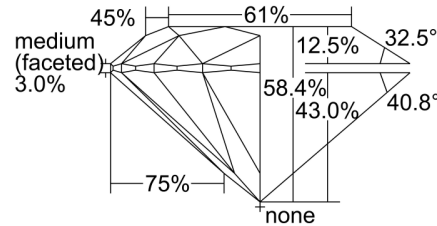

#### GRADING RESULTS

Carat Weight ..... 1.26 carat

Color Grade ..... F

Clarity Grade ..... SI2

Cut Grade ..... Excellent

#### PROPORTIONS

Profile to actual proportions