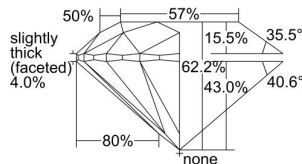

GIA®

FACSIMILE

GIA REPORT 5356849940

Verify this report at GIA.edu

GIA NATURAL DIAMOND DOSSIER®

September 02, 2020
GIA Report Number 5356849940
Shape and Cutting Style ..... Round Brilliant
Measurements ..... 5.03 - 5.09 x 3.15 mm

GRADING RESULTS

Carat Weight ..... 0.50 carat
Color Grade I
Clarity Grade VS2
Cut Grade ..... Excellent

ADDITIONAL GRADING INFORMATION

Polish ..... Excellent
Symmetry ..... Very Good
Fluorescence ..... Faint
Clarity Characteristics ..... Feather, Cloud, Crystal
Inscription(s): GIA 5356849940

PROPORTIONS

Profile to actual proportions