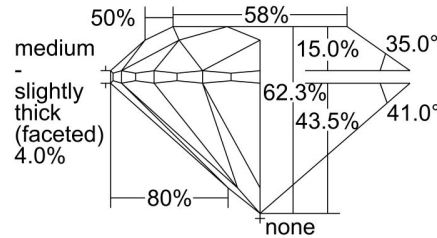

GIA NATURAL DIAMOND ORIGIN REPORT

July 13, 2020
GIA Report Number 2354583126
Shape and Cutting Style ..... Round Brilliant
Measurements ..... 6.54 - 6.59 x 4.09 mm

GRADING RESULTS

Carat Weight ..... 1.09 carat
Color Grade ..... H
Clarity Grade SI2
Cut Grade ..... Excellent

ADDITIONAL GRADING INFORMATION

Polish ..... Excellent
Symmetry ..... Excellent
Fluorescence ..... Faint
Inscription(s): GIA 2354583126
Comments: Additional pinpoints are not shown.

ORIGIN RESULTS

Country of Origin* This diamond producer aggregates its rough from: Botswana, Namibia, Canada, and South Africa

*Provenance of rough diamond is provided by producer.
Rough to polish verified by GIA laboratory.

PROPORTIONS

Profile to actual proportions