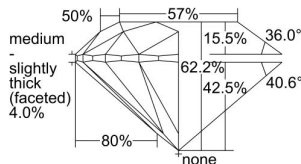

GIA®

FACSIMILE

GIA REPORT 2357658649

Verify this report at GIA.edu

GIA NATURAL DIAMOND DOSSIER®

July 23, 2020
GIA Report Number 2357658649
Shape and Cutting Style ..... Round Brilliant
Measurements ..... 5.65 - 5.69 x 3.53 mm

GRADING RESULTS

Carat Weight ..... 0.70 carat
Color Grade ..... F
Clarity Grade S11
Cut Grade ..... Excellent

ADDITIONAL GRADING INFORMATION

Polish ..... Very Good
Symmetry ..... Very Good
Fluorescence ..... Faint
Clarity Characteristics ..... Cloud, Crystal
Inscription(s): GIA 2357658649

PROPORTIONS

Profile to actual proportions

GRADING SCALES

GIA COLOR SCALE	GIA CLARITY SCALE	GIA CUT SCALE	
D	FLAWLESS	EXCELLENT	
E	INTERNALLY FLAWLESS		
F		VVS₁	VERY GOOD
G	VVS₂		
H	VS₁	GOOD	
I	VS₂		
J	S1₁	FAIR	
K	S1₂		
L	I₁	POOR	
M	I₂		
N	I₃		
O			
P			
Q			
R			
S			
T			
U			
V			
W			
X			
Y			
Z