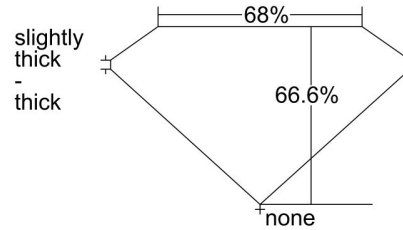

GIA NATURAL DIAMOND GRADING REPORT

March 02, 2020
 GIA Report Number 2356035433
 Shape and Cutting Style Emerald Cut
 Measurements 9.19 x 6.58 x 4.38 mm

GRADING RESULTS

Carat Weight 2.50 carat
 Color Grade I
 Clarity Grade SI1

ADDITIONAL GRADING INFORMATION

Polish Excellent
 Symmetry Very Good
 Fluorescence Faint

Inscription(s): GIA 2356035433

Comments: Clouds are not shown. Pinpoints are not shown.

PROPORTIONS

Profile not to actual proportions

CLARITY CHARACTERISTICS

KEY TO SYMBOLS*

- Feather
- Crystal
- Cavity
- Needle

* Red symbols denote internal characteristics (inclusions). Green or black symbols denote external characteristics (blemishes). Diagram is an approximate representation of the diamond, and symbols shown indicate type, position, and approximate size of clarity characteristics. All clarity characteristics may not be shown. Details of finish are not shown.