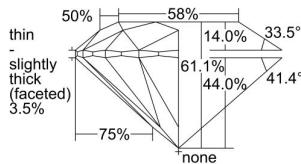

GIA®

FACSIMILE

GIA REPORT 2354741783

Verify this report at gia.edu

GIA NATURAL DIAMOND DOSSIER®

August 14, 2020
GIA Report Number 2354741783
Shape and Cutting Style ..... Round Brilliant
Measurements ..... 5.99 - 6.01 x 3.66 mm

GRADING RESULTS

Carat Weight ..... 0.80 carat
Color Grade ..... J
Clarity Grade S11
Cut Grade ..... Excellent

ADDITIONAL GRADING INFORMATION

Polish ..... Excellent
Symmetry ..... Excellent
Fluorescence ..... Faint
Clarity Characteristics ..... Crystal, Cavity, Cloud
Inspection(s): GIA 2354741783

PROPORTIONS

GRADING SCALES

GIA COLOR SCALE

COLOREST	D
	E
	F
	G
	H
	I
	J
NEAR COLOREST	K
	L
	M
	N
	O
	P
	Q
	R
	S
	T
	U
	V
	W
	X
	Y
	Z

GIA CLARITY SCALE

FLAWLESS	VERY VERY SLIGHTLY INCLUDED	VVS₁	VVS₂	VS₁	VS₂	S1₁	S1₂	I₁	I₂	I₃	
											INTERNALLY FLAWLESS

GIA CUT SCALE

EXCELLENT
VERY GOOD
GOOD
FAIR
POOR