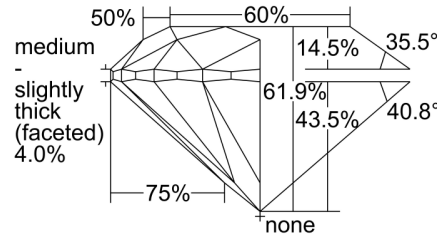

GIA NATURAL DIAMOND ORIGIN REPORT

February 11, 2020
GIA Report Number 7343893193
Shape and Cutting Style Round Brilliant
Measurements 6.34 - 6.40 x 3.94 mm

GRADING RESULTS

Carat Weight 1.00 carat
Color Grade I
Clarity Grade SI1
Cut Grade Excellent

*Provenance of rough diamond is provided by producer.
Rough to polish verified by GIA laboratory.

PROPORTIONS

Profile to actual proportions

CLARITY CHARACTERISTICS

KEY TO SYMBOLS*

- Feather
- Crystal
- Needle
- Pinpoint
- Indented Natural

* Red symbols denote internal characteristics (inclusions). Green or black symbols denote external characteristics (blemishes). Diagram is an approximate representation of the diamond, and symbols shown indicate type, position, and approximate size of clarity characteristics. All clarity characteristics may not be shown. Details of finish are not shown.