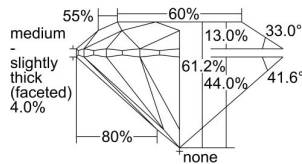

GIA®

FACSIMILE

GIA REPORT 7343269323

Verify this report at GIA.edu

GIA NATURAL DIAMOND DOSSIER®

December 13, 2019
GIA Report Number 7343269323
Shape and Cutting Style ..... Round Brilliant
Measurements ..... 4.91 - 4.93 x 3.01 mm

GRADING RESULTS

Carat Weight ..... 0.44 carat
Color Grade ..... G
Clarity Grade S11
Cut Grade ..... Excellent

ADDITIONAL GRADING INFORMATION

Polish ..... Excellent
Symmetry ..... Excellent
Fluorescence ..... None
Clarity Characteristics ..... Feather
Inscription(s): GIA 7343269323

PROPORTIONS

Profile to actual proportions

GRADING SCALES

GIA COLOR SCALE	GIA CLARITY SCALE	GIA CUT SCALE	
D	FLAWLESS	EXCELLENT	
E	INTERNALLY FLAWLESS		
F		VVS₁	VERY GOOD
G	VVS₂		
H	VS₁	GOOD	
I	VS₂		
J	S1₁	FAIR	
K	S1₂		
L	I₁	POOR	
M	I₂		
N	I₃		
O			
P			
Q			
R			
S			
T			
U			
V			
W			
X			
Y			
Z