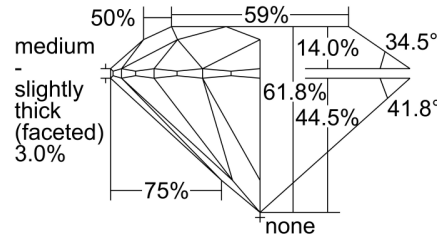

GIA NATURAL DIAMOND GRADING REPORT

August 26, 2020
 GIA Report Number 2358833173
 Shape and Cutting Style Round Brilliant
 Measurements 8.15 - 8.20 x 5.05 mm

GRADING RESULTS

Carat Weight 2.06 carat
 Color Grade J
 Clarity Grade VS1
 Cut Grade Excellent

ADDITIONAL GRADING INFORMATION

Polish Excellent
 Symmetry Excellent
 Fluorescence None
 Comments: Additional pinpoints are not shown.

PROPORTIONS

Profile to actual proportions

CLARITY CHARACTERISTICS

KEY TO SYMBOLS*

- Cloud
- Needle
- Pinpoint

* Red symbols denote internal characteristics (inclusions). Green or black symbols denote external characteristics (blemishes). Diagram is an approximate representation of the diamond, and symbols shown indicate type, position, and approximate size of clarity characteristics. All clarity characteristics may not be shown. Details of finish are not shown.